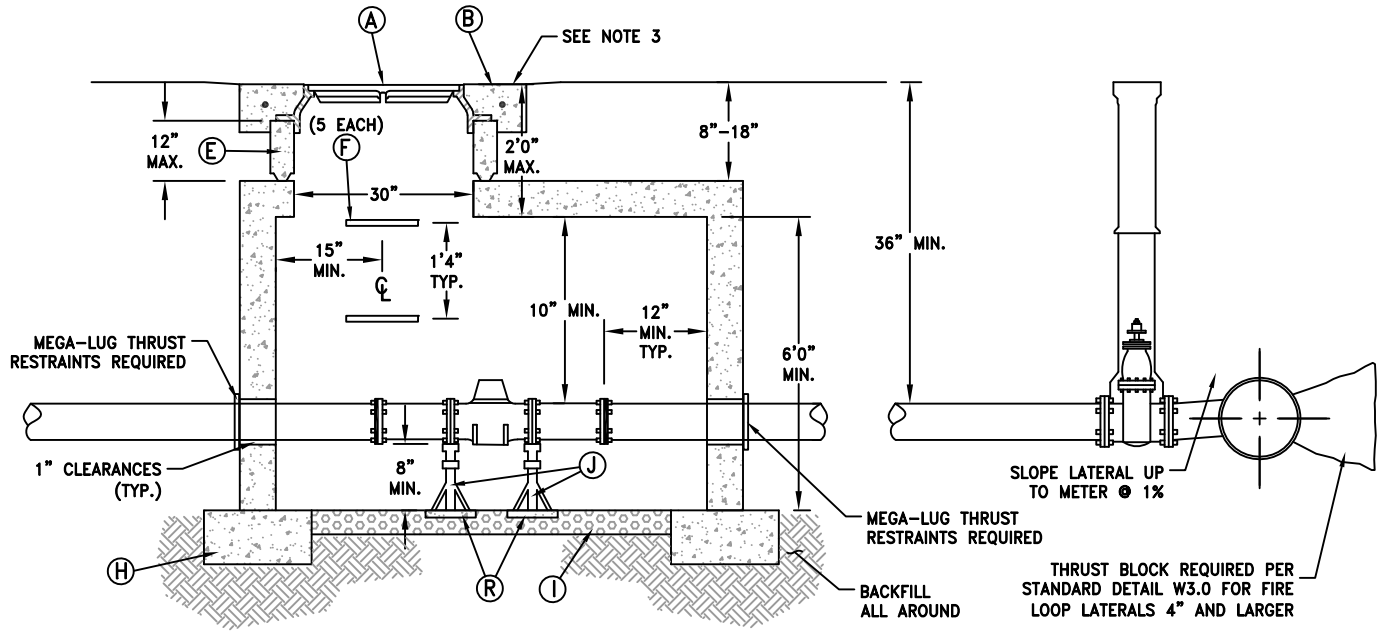

PLAN
N.T.S.

ELEVATION
N.T.S.

ENOCH CITY
900 E MIDVALLEY RD
Enoch, UT 84721
Tel. (435) 586-1119

**FIRE LOOP DETECTOR
CHECK VALVE
(FIRE FLOWS ONLY)**

SCALE:
N.T.S.
DATE:
DEC. 2022

DETAIL No.:

W7.0A

SHEET:
1 of 2