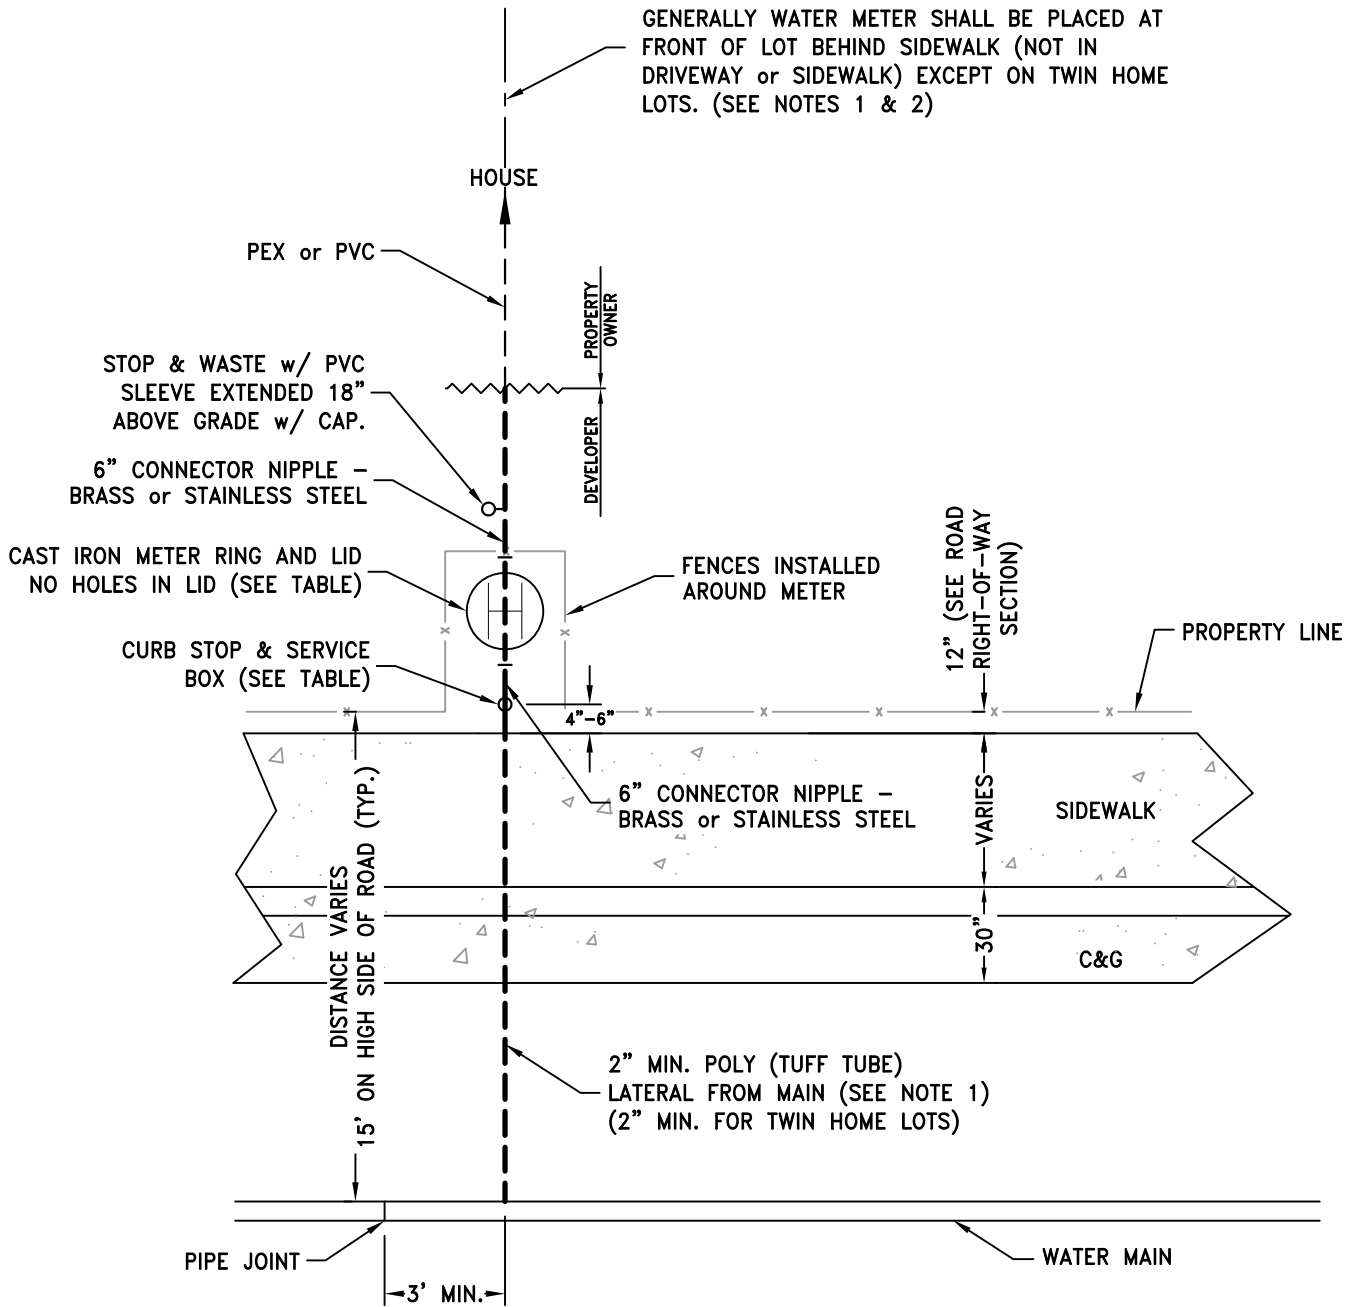

METER SIZE	BARREL DIAMETER	BARREL COLOR	D&L RING & COVER, OAE	FORD SETTER, OAE	CURB STOP	SERVICE BOX
2"	30"ø	BLACK	L-2241	VBHH 77-18-44-77-G or Q	FORD MODEL B11-444 (O.A.E.) 2" BALL VALVE 2" FM I.P.T. x 2" FM I.P.T.	FORD-EA2 40-40-30R (O.A.E.)

PLAN

N.T.S.

ENOCH CITY
900 E MIDVALLEY RD
Enoch, UT 84721
Tel. (435) 586-1119

2" WATER METER

SCALE:
N.T.S.
DATE:
MAY 2023

DETAIL No.:

W5.3A

SHEET:
1 of 2